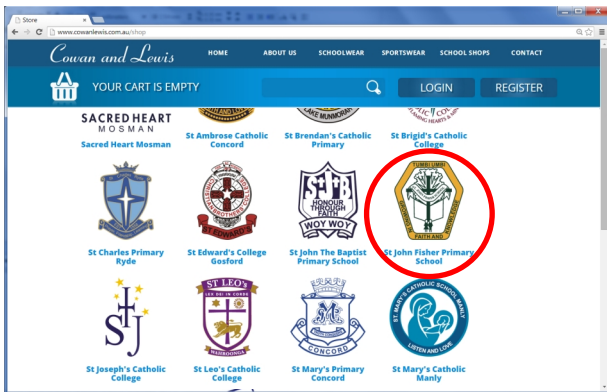

Cowan and Lewis

ONLINE STORE NOW OPEN

Go to:

<http://www.cowanlewis.com.au>

1. Go to <http://www.cowanlewis.com.au>
Hover over the **SCHOOLWEAR** link
Click **ON CAMPUS**

2. Locate your school and place your order