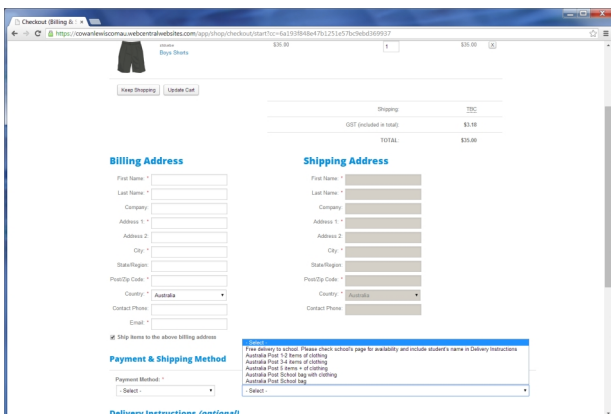

Returns/Refunds: Please return your item to the school office. A return form is to be filled with your child's name, class and contact details. The new item will be left at the school office on the next delivery day.

Cowan and Lewis
1315 Pacific Highway, Turrumurra 2074
Phone: (02) 9449 9777 Fax: (02) 9449 8931
sales@cowanlewis.com.au www.cowanlewis.com.au

COWAN & LEWIS PTY LTD ABN 76 000 412 779